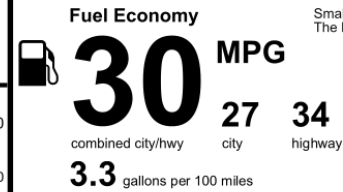

AUDIO & INFOTAINMENT

12.3" Color Touch-Screen Center Display
Audio System
NissanConnect®
Services powered by SiriusXM®+
Wireless Apple CarPlay®
Wireless Android Auto™
Siri® Eyes Free
Hands-Free Text Messaging Assistant
Wi-Fi Hotspot
Connected Garage Door Opener (myQ)

EXTERIOR

Manual Folding
Power Outside Mirrors w/ Integrated Turn Signal
Front and Rear Bumper w/ Black Fascia Accent
LED Low & High Beam Headlight
LED Daytime Running Lights
Roof Rails

+See your Dealer for terms, conditions and limitations

++Optional equipment replaces standard equipment where applicable

**State laws may apply. Review before using

Manufacturer's Suggested Retail Base Price: $28,460.00

Options Included by Manufacturer	
Cold Weather Package	300.00
Heated Front Seats	
Heated Mirrors	
Rear Floor Heater Ducts	
Splash Guards	255.00
Crossbars	365.00
2-tone + Premium Paint	1,000.00
Carpeted Floor Mats	205.00
Accessory 19" Alloy Wheels	620.00

DESTINATION CHARGES 1,495.00

Total $32,700.00

Warranty Booklet & owner publications available @ <https://www.nissanusa.com/owners/manuals-guides.html> or call 1-800-NISSAN-1

EPA DOT Fuel Economy and Environment

Gasoline Vehicle

Small SUVs range from 14 to 138 MPG. The best vehicle rates 146 MPGe.

You **save $250** in fuel costs over 5 years compared to the average new vehicle.

Annual fuel cost **$1,650**

Fuel Economy & Greenhouse Gas Rating (tailpipe only) Smog Rating (tailpipe only)